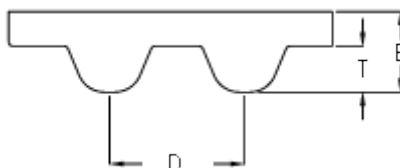

Data Sheet

Article number: 602932750217

Description: Gates timing belt POWERGRIP®
GTX 1000 8MX 50

Measures

D (Pitch)	= 8
Height B mm	= 5.6
Height T mm	= 3.4
Length	= 1000
Number of teeth	= 125
Type	= 1000 8MX 50
Width	= 50